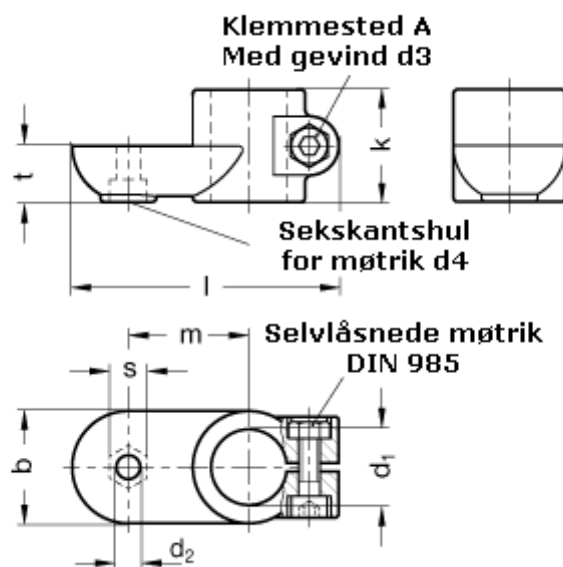

Article number: 20274B50AV2BL

Description: E+G Swivel clamp connector
GN274-B50-AV-2-BL

Measures

b = 65	s = 17
d1 = B50	t = 32.5
d2 = 10.5	
d3 = M10	
d4 = M10	
k = 65	
l = 148	
m = 70	